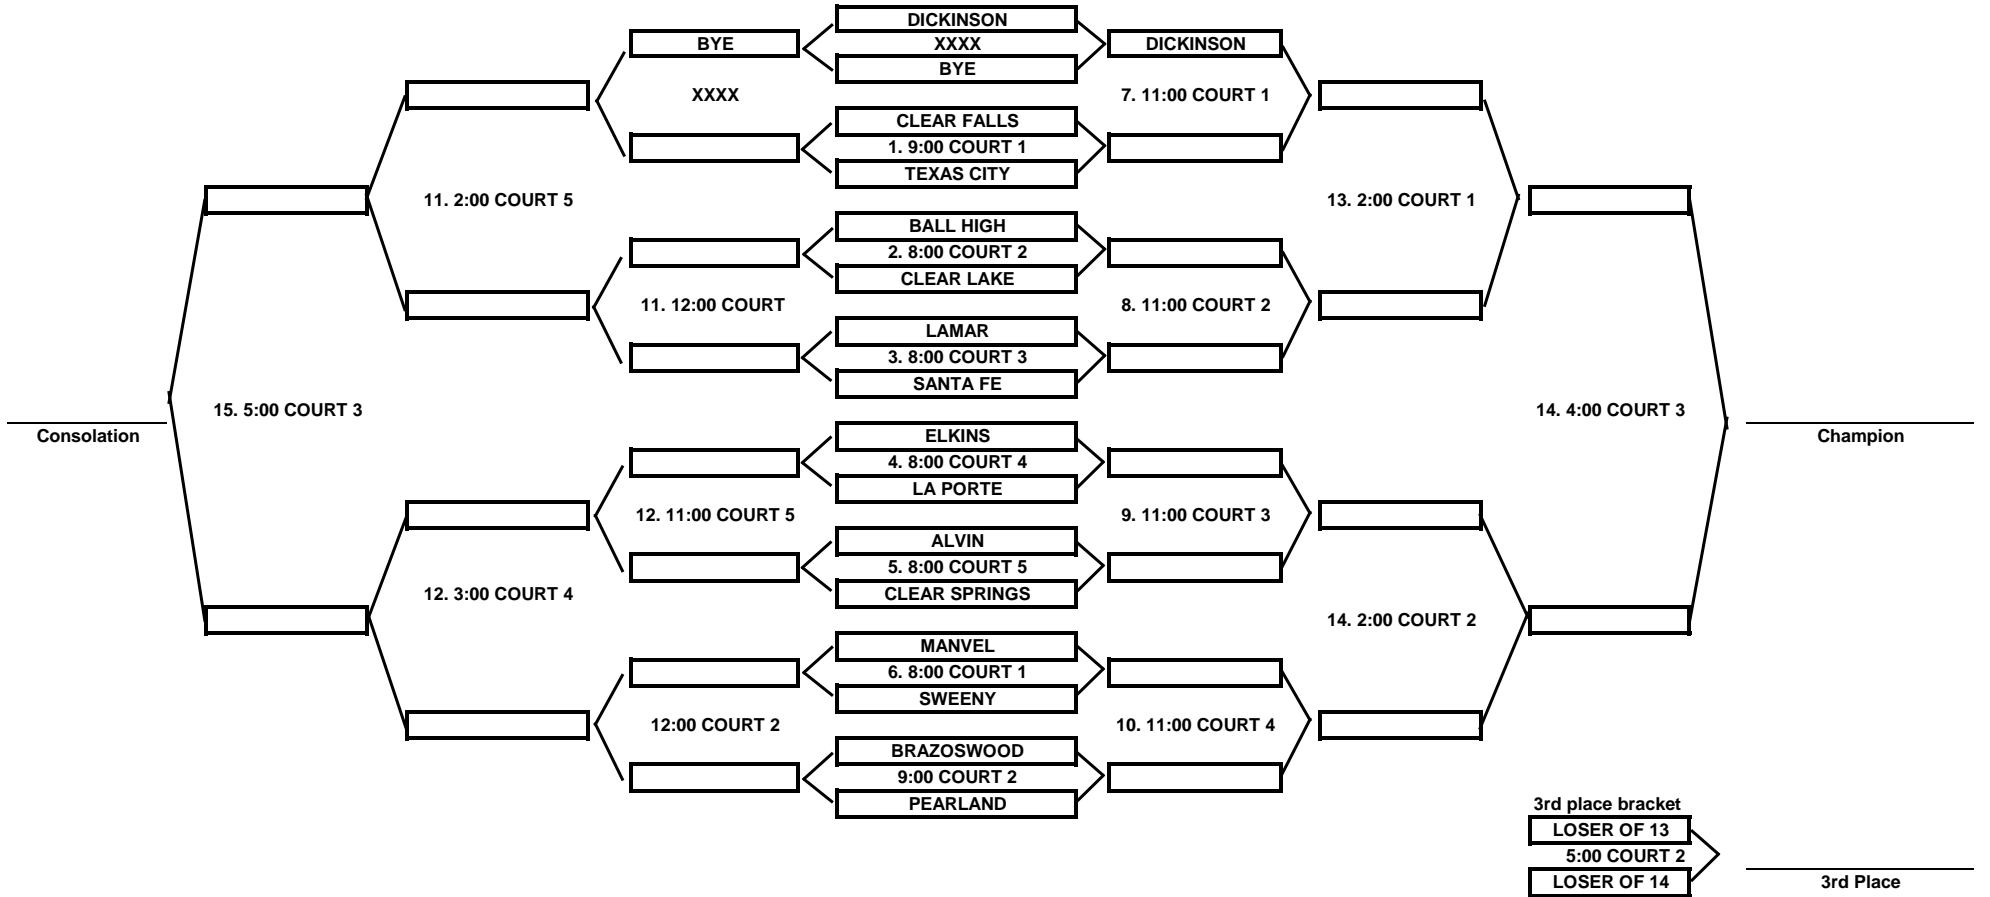

DICKINSON 9TH GRADE DIVISION 1 TOURNAMENT

All matches at Dickinson High School
 All matches are 2 out of 3, 1st 2 sets to 25, 3rd set to 15
 30 point cap on all games, 3rd set cap at 20
 Teams must bring own towels, waterbottles, and tape
 Warm up balls will be provided
 Hospitality room for coaches and officials
 Concession stand located in the foyer
 Warm up is 4-4-1
 All teams must provide their own linesman